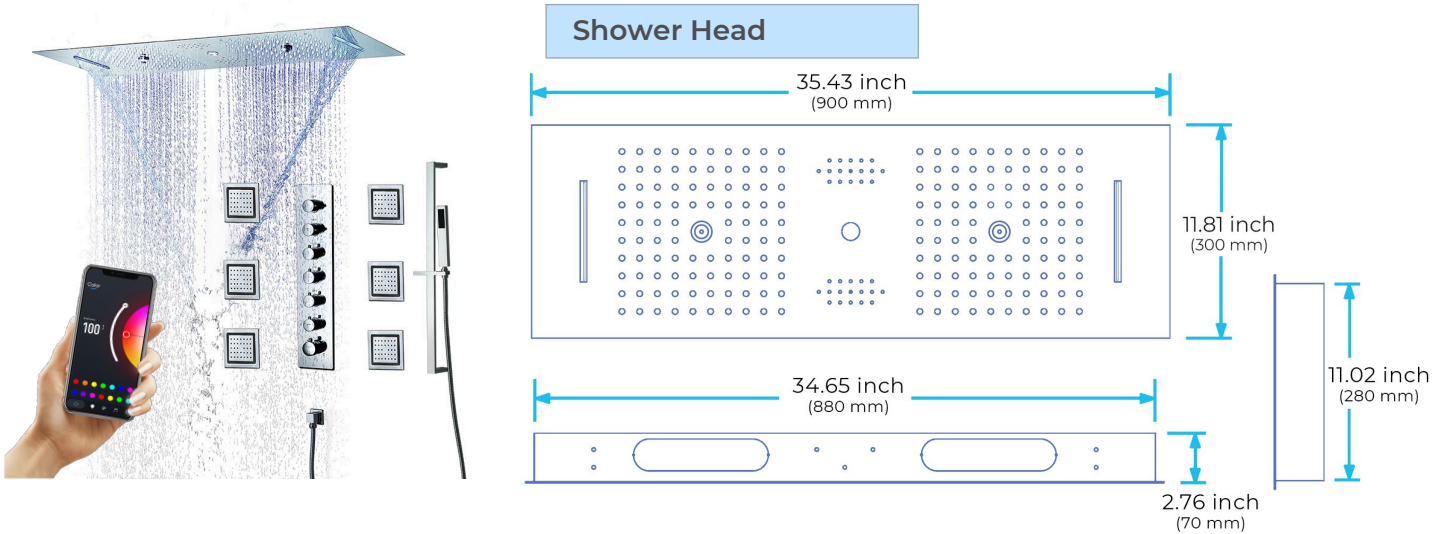

## CHROME LED THERMOSTATIC PHONE CONTROLLED RECESSED CEILING MOUNT MUSICAL RAINFALL WATERFALL MIST SHOWER SYSTEM WITH JETTED BODY SPRAYS AND HAND SHOWER SPECIFICATIONS

Shower Panel /Hose Material: 304 Stainless Steel  
 Shower Head Size: 900\*300 mm  
 Showerheads Install: Embedded Ceiling Mounted  
 Concealed Mixer Install: Wall-Mounted  
 LED Shower Head Functions: Rainfall, Waterfall, Mist, Water Column  
 Water Pressure: 0.3 MPA  
 Water Flow: 16L/min~28L/min  
 Shower Accessories Material: Brass  
 LED Light: Need to Connect Power  
 LED Light Color: 64 Color  
 Shower Hose Length: 1.5M  
 AC: 100-265V 50/60Hz  
 Music: Need Bluetooth

Product shown is only for installation display purpose

All dimensions and specifications are nominal and may vary. Use actual products for accuracy in critical situations.

## Shower Mixer

Product shown is only for installation display purpose

### FEATURES

- Material: Brass
- Base Plate Height: 5-1/8"
- Base Plate Width: 5-1/8"
- Jet Surface Area: 3-1/8"
- Surface Depth: 1/4"
- Adjustment Angle: 5°
- Male NPT Connection: 1/2"
- Maximum Flow Rate: 2.5 GPM (9.5L/min) max @ 80 psi