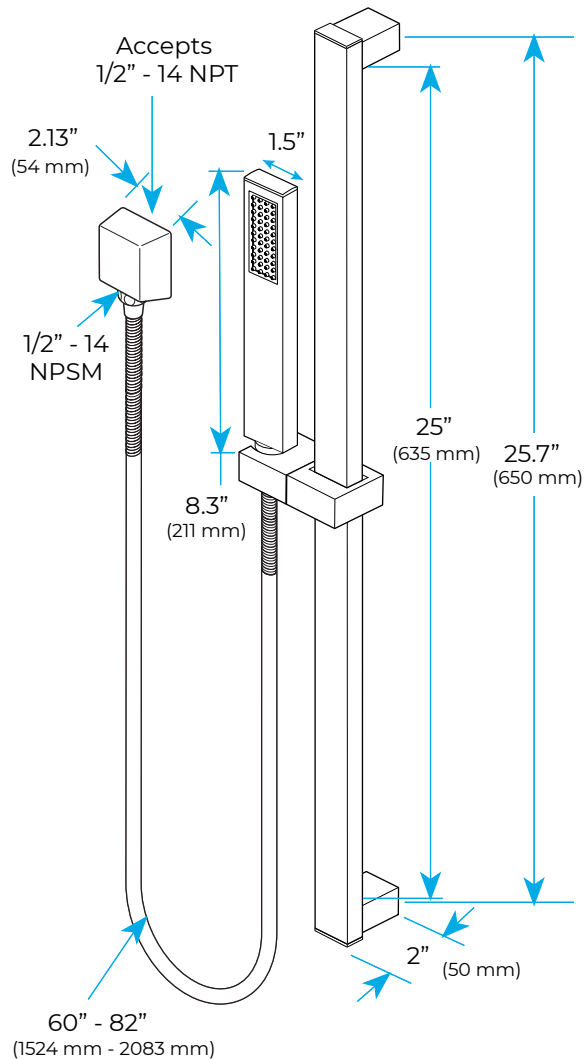

## CHROME LED THERMOSTATIC PHONE CONTROLLED RECESSED CEILING MOUNT MUSICAL RAINFALL WATERFALL MIST SHOWER SYSTEM WITH JETTED BODY SPRAYS AND HAND SHOWER SPECIFICATIONS

Shower Panel /Hose Material: 304 Stainless Steel  
 Shower Head Size: 900\*300 mm  
 Showerheads Install: Embedded Ceiling Mounted  
 Concealed Mixer Install: Wall-Mounted  
 LED Shower Head Functions: Rainfall, Waterfall, Mist, Water Column  
 Water Pressure: 0.3 MPA  
 Water Flow: 16L/min~28L/min  
 Shower Accessories Material: Brass  
 LED Light: Need to Connect Power  
 LED Light Color: 64 Color  
 Shower Hose Length: 1.5M  
 AC: 100-265V 50/60Hz  
 Music: Need Bluetooth

Product shown is only for installation display purpose

All dimensions and specifications are nominal and may vary. Use actual products for accuracy in critical situations.

## Hand Shower

Flow Rate: 2.0 GPM / 7.6 LPM

### FEATURES

- Material: Brass
- Base Plate Height: 5-1/8"
- Base Plate Width: 5-1/8"
- Jet Surface Area: 3-1/8"
- Surface Depth: 1/4"
- Adjustment Angle: 5°
- Male NPT Connection: 1/2"
- Maximum Flow Rate: 2.5 GPM (9.5L/min) max @ 80 psi