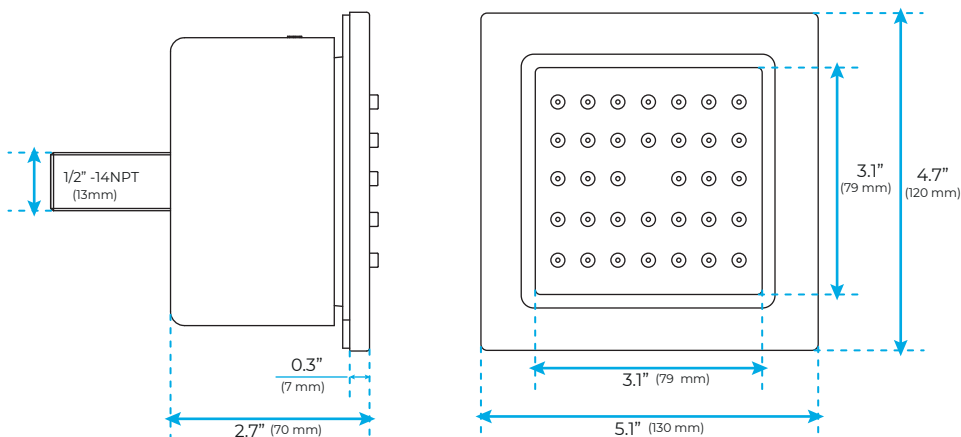

## CHROME LED THERMOSTATIC PHONE CONTROLLED RECESSED CEILING MOUNT MUSICAL RAINFALL WATERFALL MIST SHOWER SYSTEM WITH JETTED BODY SPRAYS AND HAND SHOWER SPECIFICATIONS

Shower Panel /Hose Material: 304 Stainless Steel  
 Shower Head Size: 900\*300 mm  
 Showerheads Install: Embedded Ceiling Mounted  
 Concealed Mixer Install: Wall-Mounted  
 LED Shower Head Functions: Rainfall, Waterfall, Mist, Water Column  
 Water Pressure: 0.3 MPA  
 Water Flow: 16L/min~28L/min  
 Shower Accessories Material: Brass  
 LED Light: Need to Connect Power  
 LED Light Color: 64 Color  
 Shower Hose Length: 1.5M  
 AC: 100-265V 50/60Hz  
 Music: Need Bluetooth

## Hand Shower

Flow Rate: 2.0 GPM / 7.6 LPM

### FEATURES

- Material: Brass
- Base Plate Height: 5-1/8"
- Base Plate Width: 5-1/8"
- Jet Surface Area: 3-1/8"
- Surface Depth: 1/4"
- Adjustment Angle: 5°
- Male NPT Connection: 1/2"
- Maximum Flow Rate: 2.5 GPM (9.5L/min) max @ 80 psi