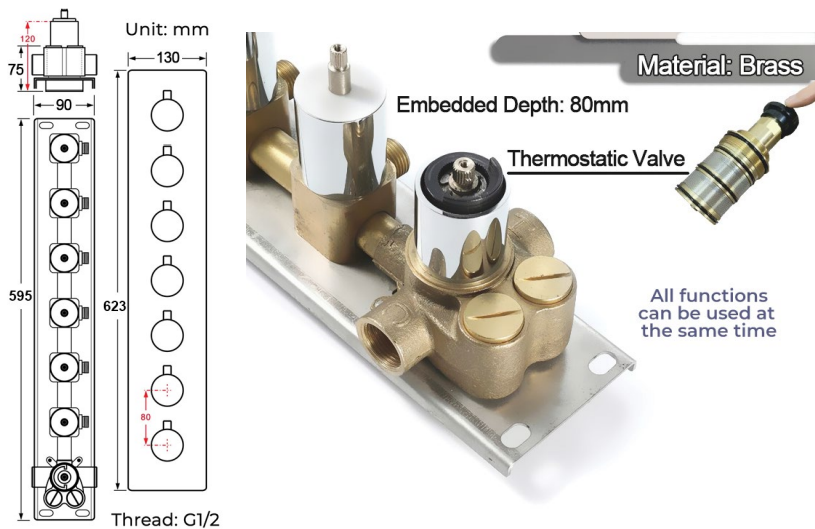

Shower Mixer

Product shown is only for installation display purpose